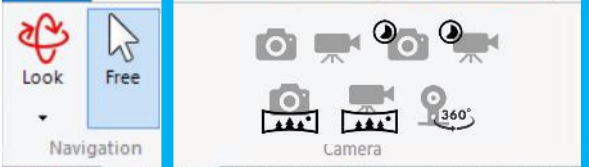

Look Free Fly

Simulation Environment

Visibility: Now  
Context: [Dropdown]  
Signs: [Dropdown]

NewAnimation [Dropdown]

Script / Animation Scenario

Camera position 6 [Dropdown]

Camera Position [Dropdown]

Existing camera creation menu