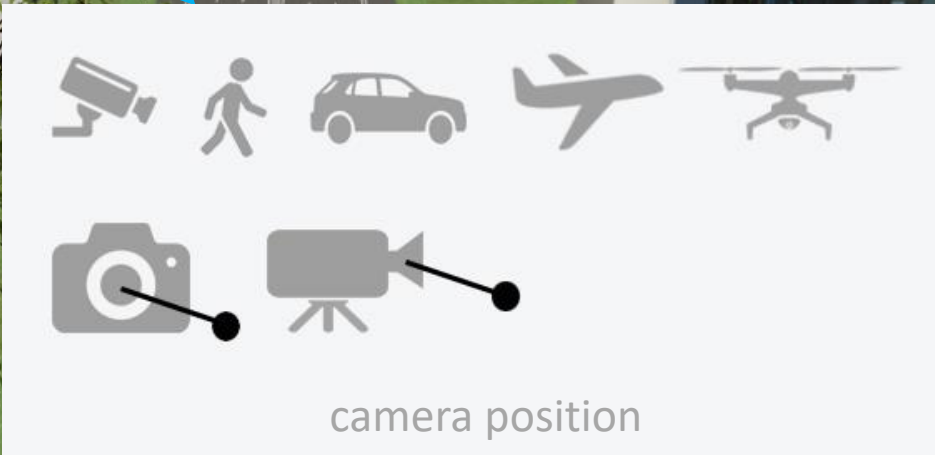

Static mode | walking mode | driving mode | fly mode | drone mode | camera target setup | video target setup |