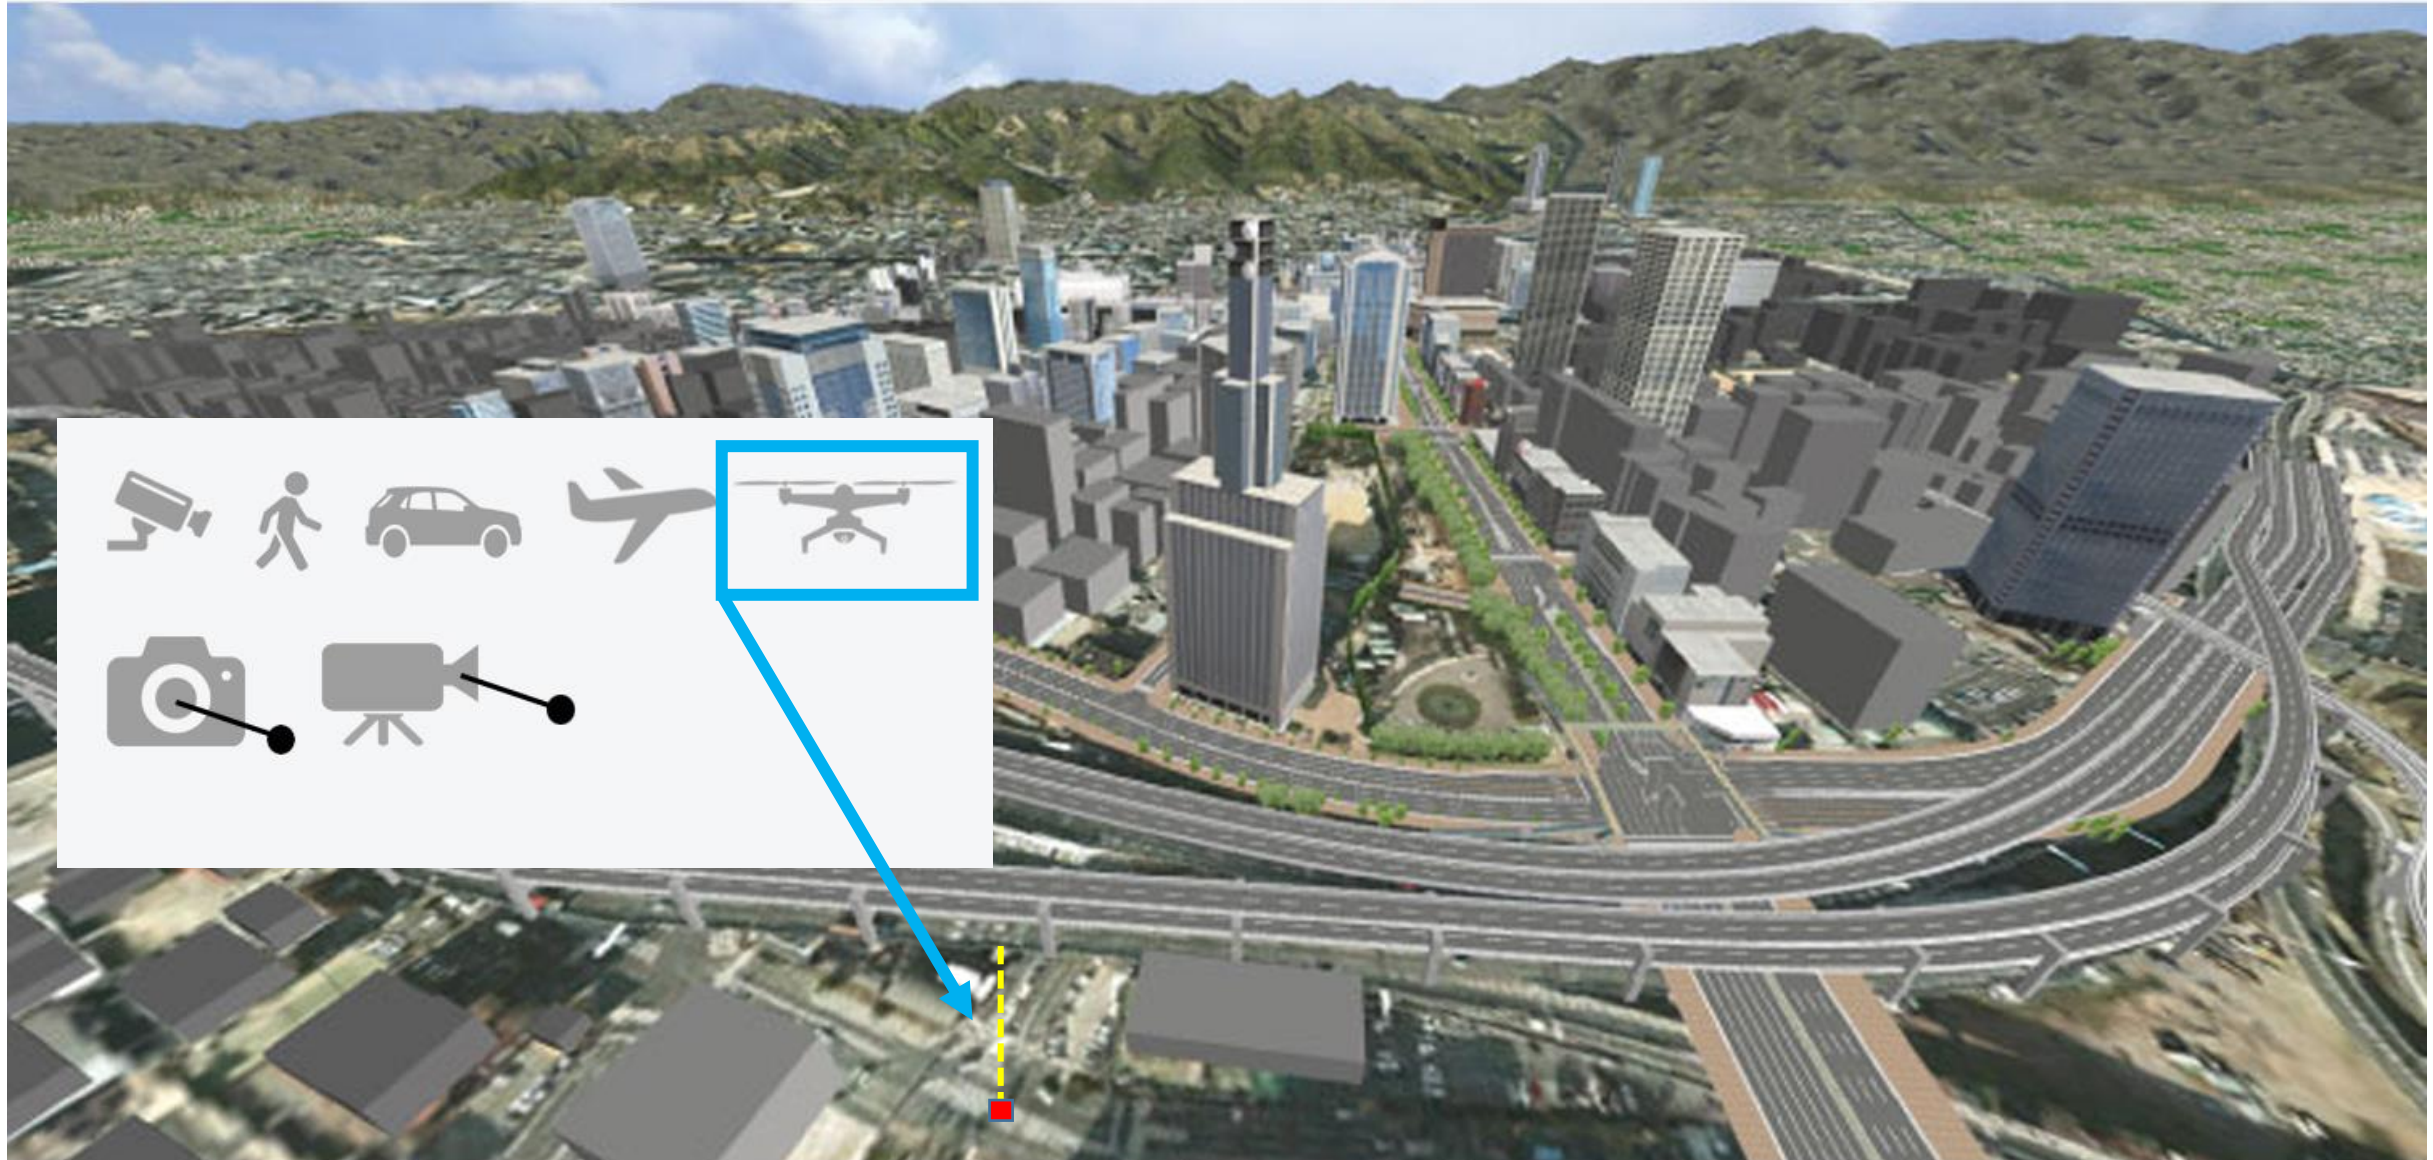

Look Fre Fly Environment Visual Options Weather

Visibility: Now Context: Signs: NewAnimation: Camera position 2

Script / Animation Scenario Camera Position Edit

- Drive
- Travel
- Rail
- Fly
- Walk
- Follow

Look Free Drive Simulation Environment Script / Animation Scenario Camera Position Edit

Visibility: Now  
Context: [Dropdown]  
Signs: [Dropdown]

New function of Ver.1  
Driver Diagnosis Plug  
Shibuya crossing1